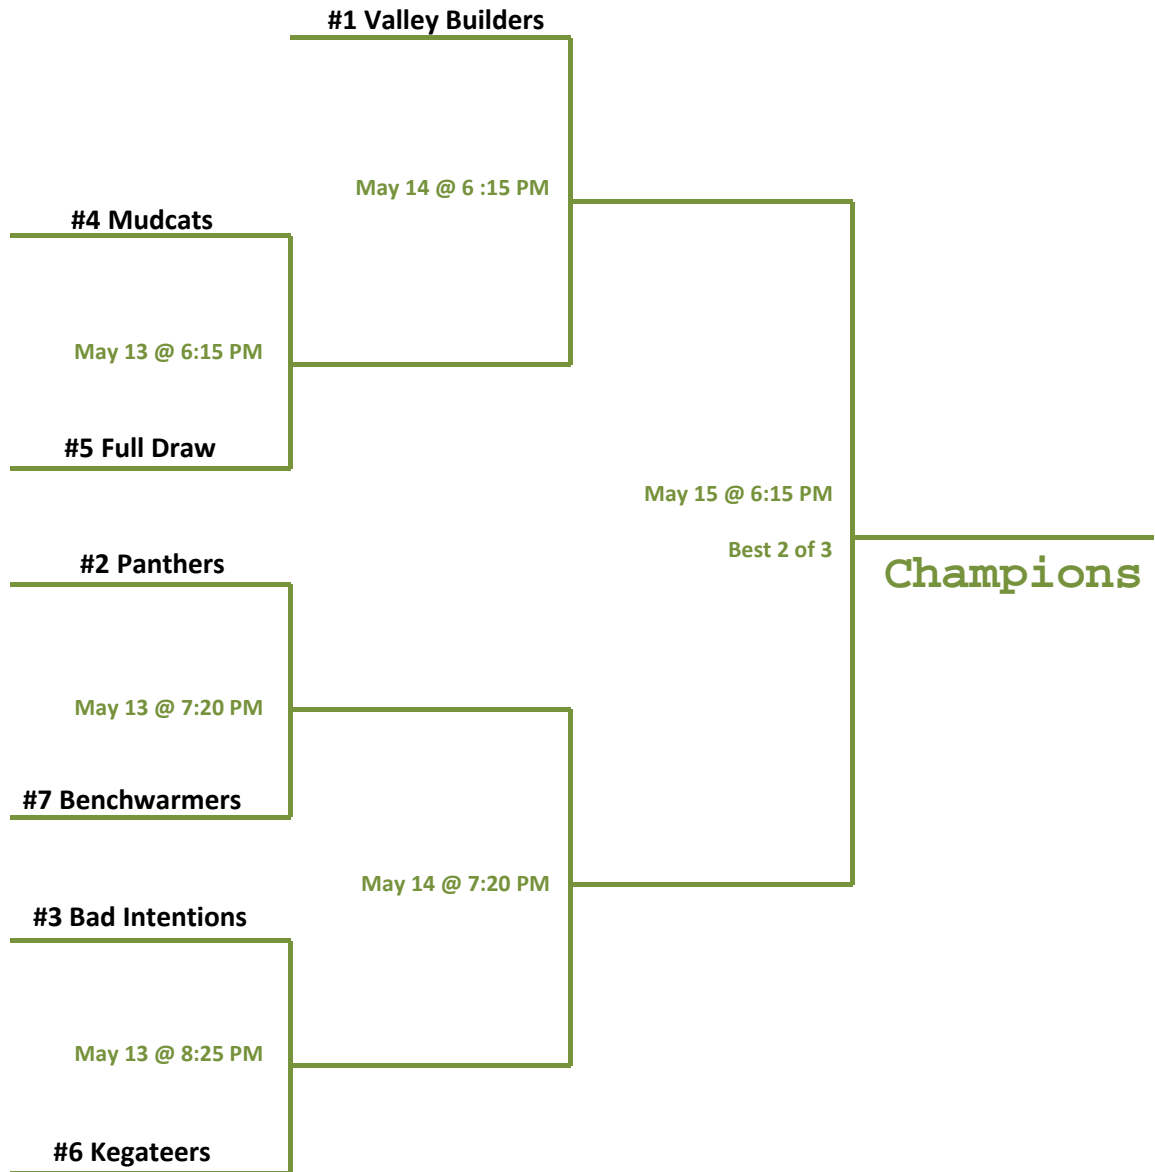

2019 SCPR Frostbite Softball

Playoff Schedule

Revised 5/8/19

The higher seed will be the home team in all games before the finals. In the finals the higher seed will be the home team in games 1 & 3 and the lower seed will be the home team in game 2. There is a run rule and time limit in all games.