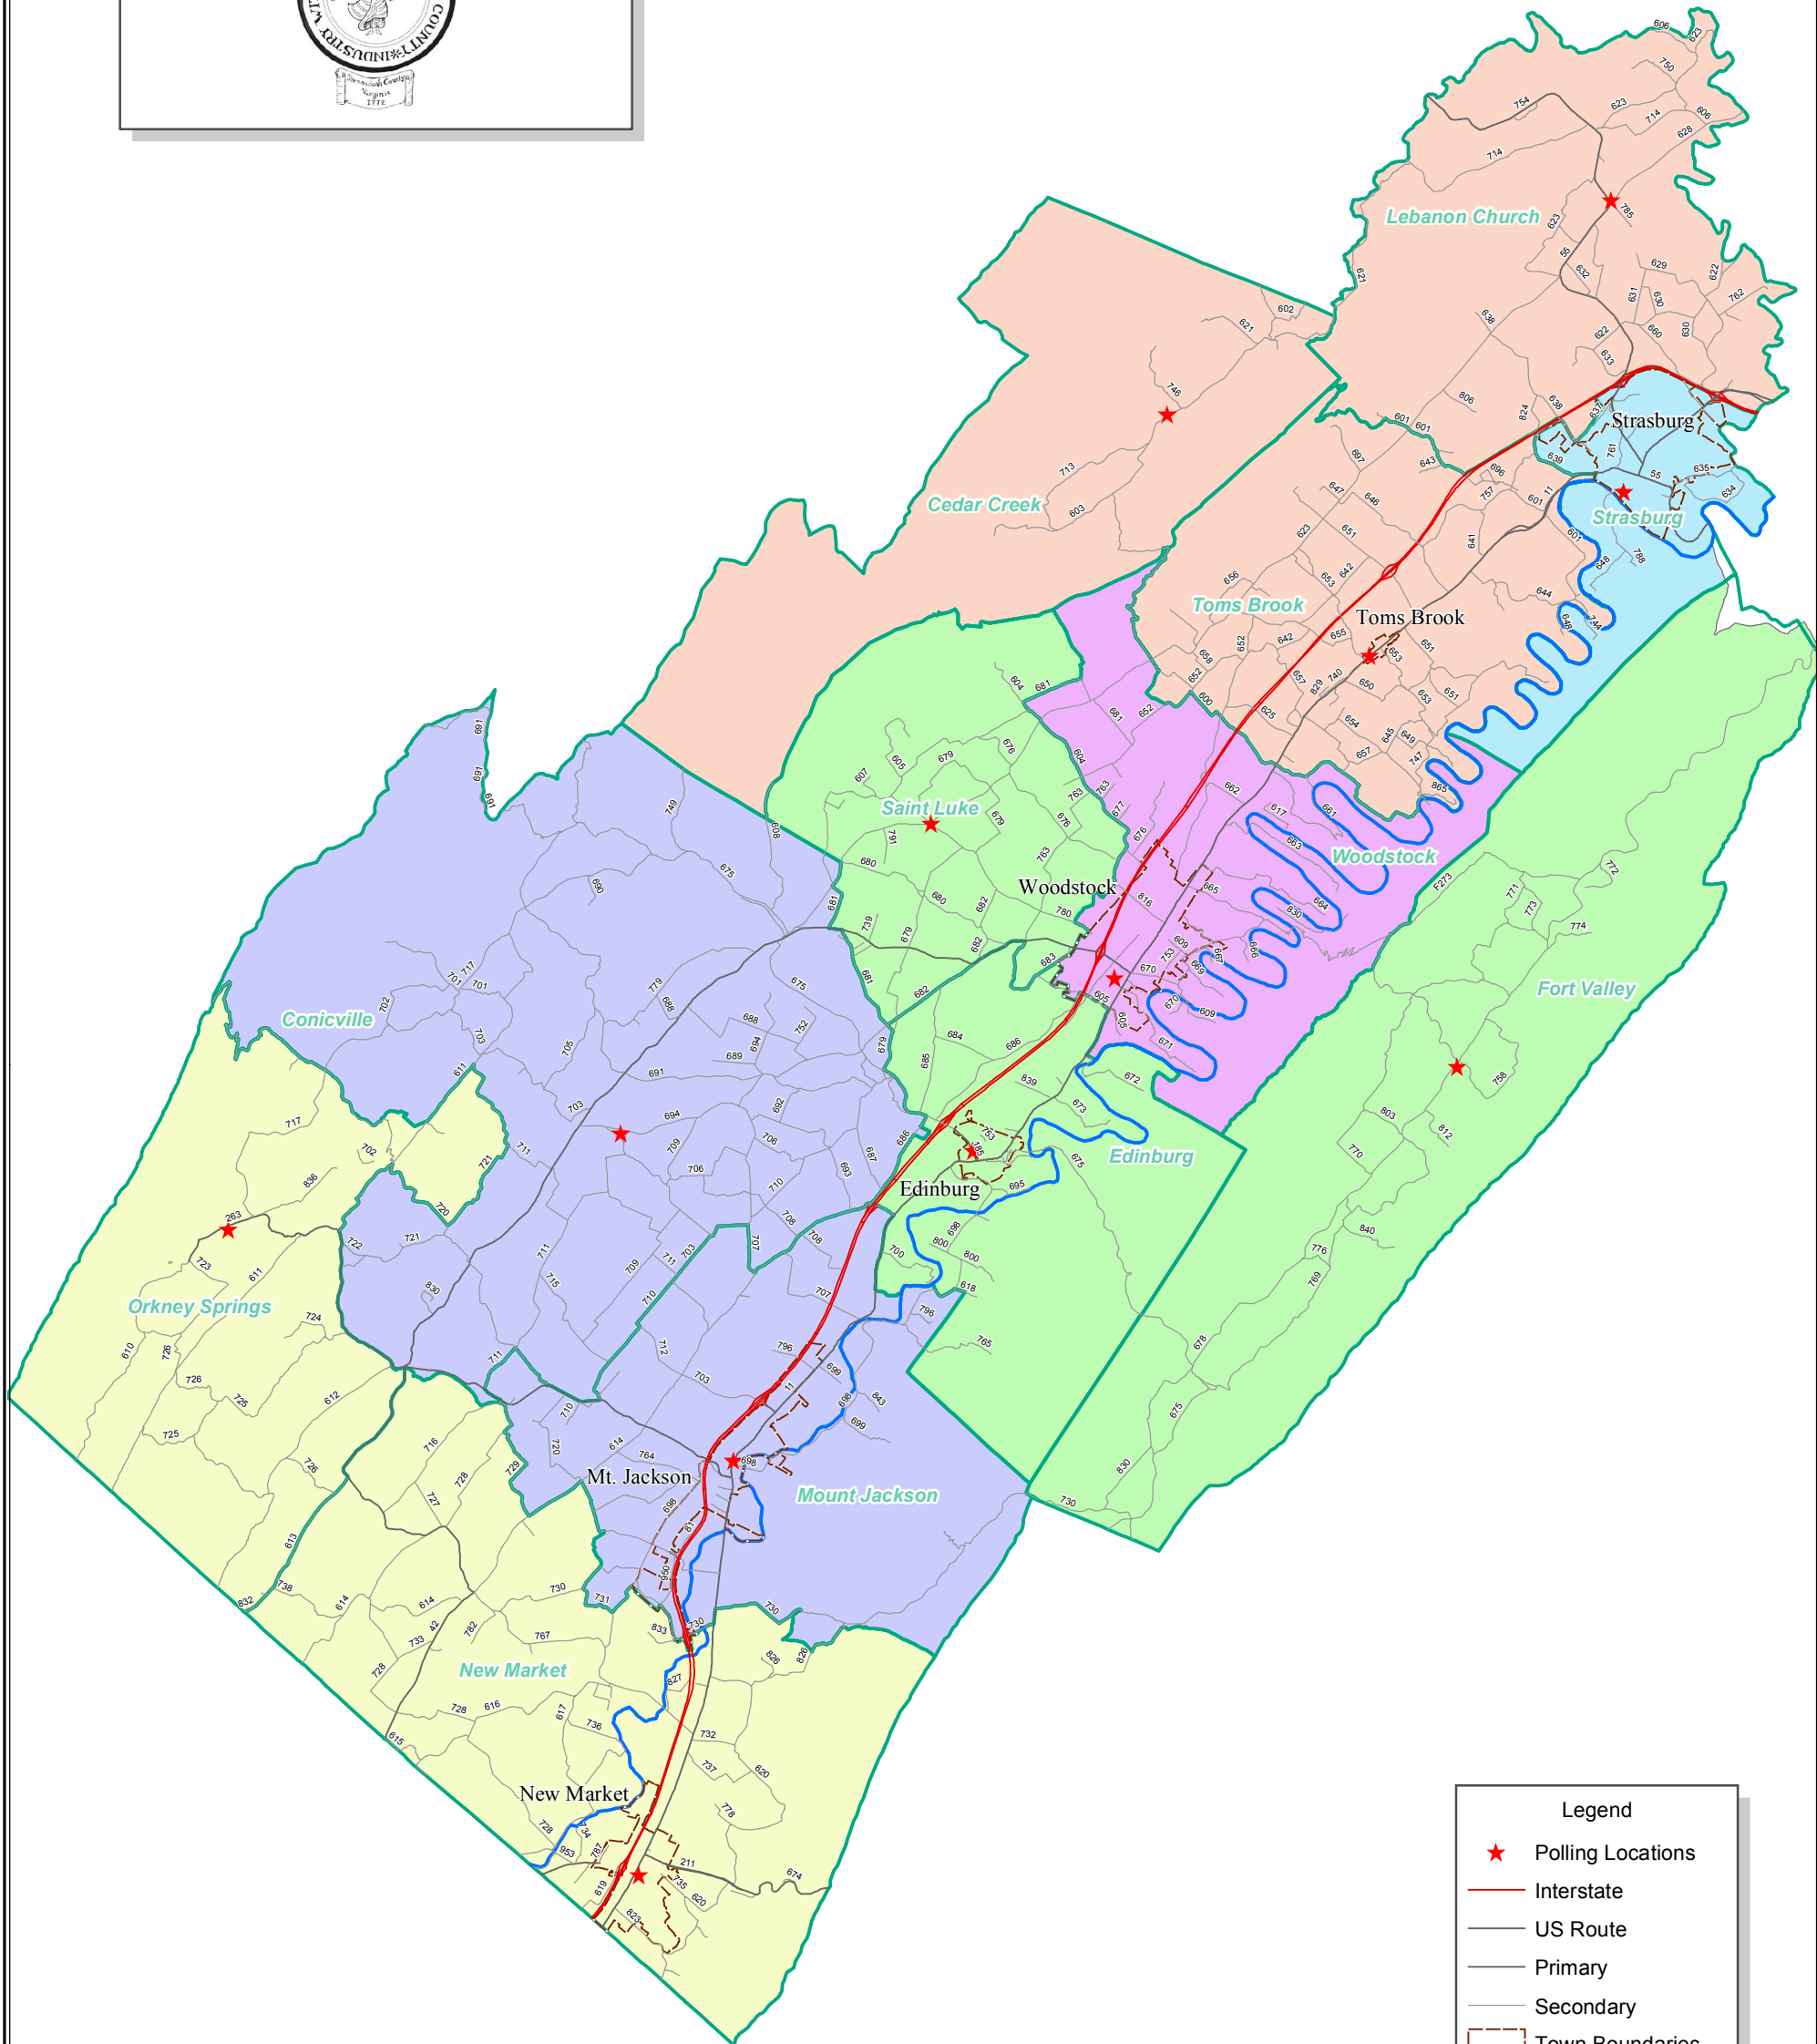

# Shenandoah County Virginia

## Election Districts & Precinct Boundaries

**Legend**

- ★ Polling Locations
- Interstate
- US Route
- Primary
- Secondary
- - - Town Boundaries
- Shenandoah River
- ▭ Precinct Boundaries

**District**

- 1
- 2
- 3
- 4
- 5
- 6

1 inch = approximately 3 miles

0 2.5 5 10 Miles